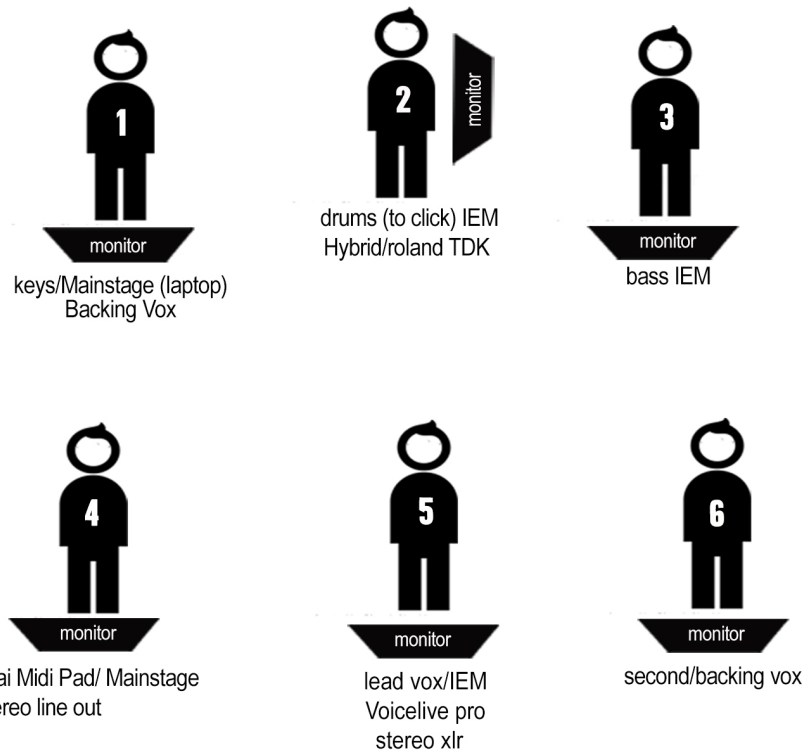

STAGEPLAN

Notes

1. Alex (Keys): running Logic Mainstage

- Keystation 61
- Requires boom mic stand and vocal mic

2. Johnny: Acoustic drums- plays to click via Samson headphone amp via Focusrite soundcard (output 3/4)

3. Fitz: Bass rig plus FX stomp box (DI)

4. Ravi runs Mainstage and Akai Midi Trigger pad - with an external Focusrite Scarlett 24 soundcard and Macbook Pro (stereo/mono DI to sound desk – output 1/2)

5. Ni Uses Sennheiser wireless mic and LD systems in ear monitoring Freq: 8823-865mhz (feed through desk) – requires straight mic stand

- Also runs guitars through Voicelive 3 FX unit

6. Junior (occasional second vox) requires straight stand.

We a happy to share backline (drum kit and bass amp) if necessary, re changeovers.